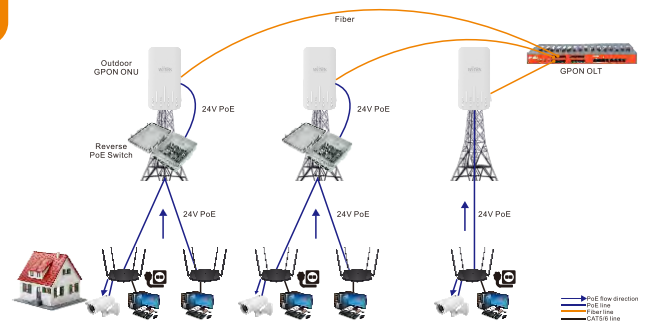

4G LTE to Wi-Fi Solution

4G LTE Indoor and Outdoor Router/AP

Product	WI-LTE300	WI-LTE110-O	WI-LTE1200G	WI-LTE300-O	WI-LTE1800-O
Wireless Data Rate	2.4G 300Mbps	2.4G 300Mbps	11AC 1200Mbps	2.4G 300Mbps	11AX 1800Mbps
LTE Category	CAT4	CAT4	CAT4	CAT4	CAT4/CAT6
Interface	3*100M	1*100M	4*1000M	2*100M	1*1000M
Installation	Indoor	Outdoor	Indoor	Outdoor	Outdoor
Application	CCTV&Hotspot	CCTV	Hotspot	Hotspot	Hotspot

WISP/FTTx Network Solution

Reverse PoE for WISP/FTTx Network

Product	WI-PS108R	WI-PS308GR	WI-PS310GFR-O	WI-PS120GFR-O	WI-R2	WI-G1	WI-G10-O	WI-PS302G-UPS
Category	Reverse PoE Switch				PoE Wi-Fi Router	Reverse PoE ONU		UPS no-break PoE Injector
Ports	8FE	8GE	8GE+2SFP	16FE+4SFP	4FE+Wi-Fi	7GE+1PON	1GE+1PON	2GE
PoE IN	7	7	7	15	1	7	1	None
PoE Out	1	1	1	1	3	None	None	1
DC Power	5/12V Output	5/12V Output	12V Output	12V Output	9-52V Input	12V Output	12V Output	12/24/48V Output
DC Power	Indoor	Indoor	Outdoor	Outdoor	Indoor	Indoor	Outdoor	Indoor
Feature	Port VLAN				AP/Mesh mode	FTTB/FTTH	FTTB/FTTH	Battery backup