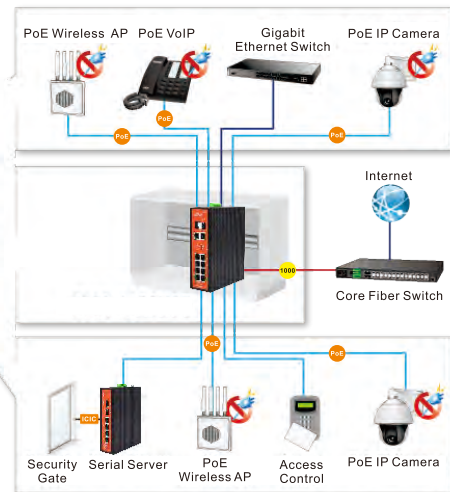

- 100BASE-TX UTP
- 100BASE-TX UTP with PoE
- 1000BASE-T UTP
- 1000BASE-SX/LX Fiber Optic
- Serial Line (RS-XXX)