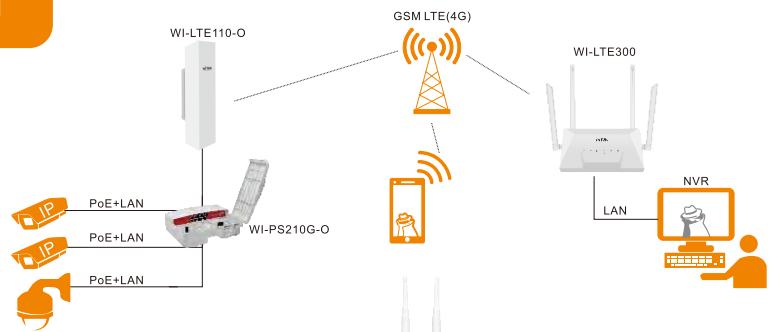

4G LTE to Wi-Fi Solution

4G LTE Indoor and Outdoor Router/AP

Product	WI-LTE300	WI-LTE110-O	WI-LTE1200G	WI-LTE300-O	WI-LTE1800-O
Wireless Data Rate	2.4G 300Mbps	2.4G 300Mbps	11AC 1200Mbps	2.4G 300Mbps	11AX 1800Mbps
LTE Category	CAT4	CAT4	CAT4	CAT4	CAT4/CAT6
Interface	3*100M	1*100M	4*1000M	2*100M	1*1000M
Installation	Indoor	Outdoor	Indoor	Outdoor	Outdoor
Application	CCTV&Hotspot	CCTV	Hotspot	Hotspot	Hotspot