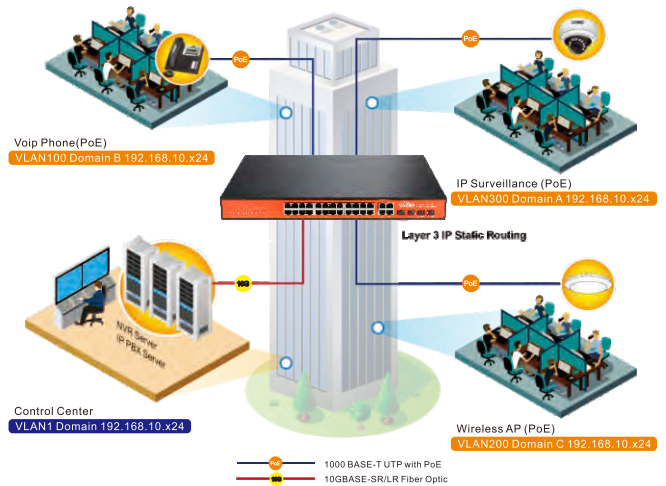

L3 Managed Gigabit PoE Switch

VLAN Routing + PoE Applications

Product	WI-PMS528F-L3	WI-PMS552F-L3
Ports	24GE+4*10G SFP+	48GE+4*10G SFP+
PoE Ports	24	48
Power Budget	400W	600W
Advanced Features	Qos,IGMP Snooping,ERPS,LACP,QVLAN,QINQ,MSTP,DHCP Snooping, Static Route,OSPF,VRRP, RIP,VLAN Interface,Policy Route