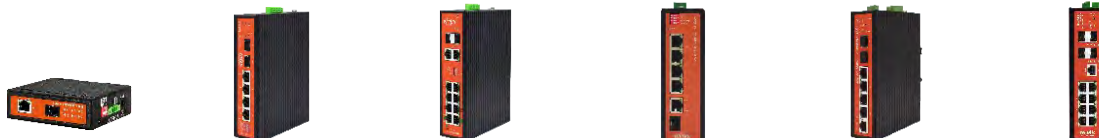

- 100BASE-TX UTP
- 100BASE-TX UTP with PoE
- 1000BASE-T UTP
- 1000BASE-SX/LX Fiber Optic
- Serial Line (RS-XXX)