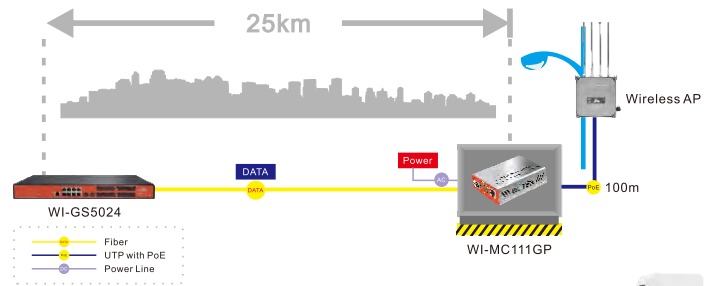

Fiber Media Converter

Product	WI-MC101M	WI-MC101G	WI-MC103G	WI-MC115G	WI-MC135G	WI-MC111G	WI-MC111GP	WI-MC111G-O
Speed	100Mbps	Gigabit	Gigabit	Gigabit	Gigabit	Gigabit	Gigabit	Gigabit
Transmit Range	25KM	25KM	3KM	25KM	25KM	25KM	25KM	25KM
Ports	1FE+1SC	1GE+1SC	1SC+1GE	1SC+4GE	4SFP+1GE	1GE+1SFP	1GE(PoE)+1SFP	1GE(PoE)+1SFP
PoE Output	No	No	No	No	No	No	802.3af/at	802.3af/at
Power adapter	5V/1A	5V/1A	5V 2A	5V 2A	12V 1A	5V/1A	48V/0.75A	DC IN 48-52V
Application Environment	Indoor	Indoor	Indoor	Indoor	Indoor	Indoor	Indoor	Outdoor