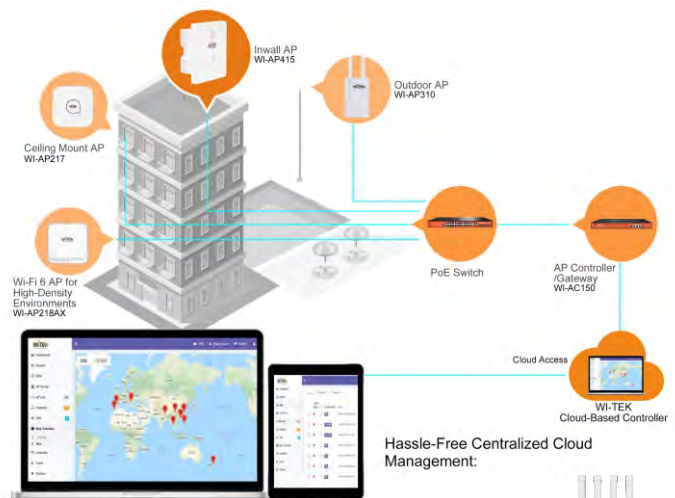

Wi-Fi 4/5 Indoor and Outdoor Cloud Wireless Access Point

Product	WI-AP210	WI-AP415	WI-AP215	WI-AP310	WI-AP315	WI-AP217	WI-AP510
Wireless Data Rate	300Mbps	750Mbps	750Mbps	300Mbps	750Mbps	1200Mbps	1200Mbps
Interface	2*100M	2*100M	2*100M	2*100M	2*100M	2*1000M	1*1000M
Users	50+	50+	90+	50+	90+	150+	300+
Frequency	2.4GHz	2.4GHz and 5GHz	2.4GHz and 5GHz	2.4GHz	2.4GHz and 5GHz	2.4GHz and 5GHz	2.4GHz and 5GHz
Installation	Indoor Ceiling Mount	Indoor Wall Mount	Indoor Ceiling Mount	Outdoor Pole Mount	Outdoor Pole Mount	Indoor Ceiling Mount	Outdoor Pole Mount
Qvlan Binding Multi SSID	Yes	Yes	Yes	Yes	Yes	Yes	Yes
WAVE 2						Yes	Yes