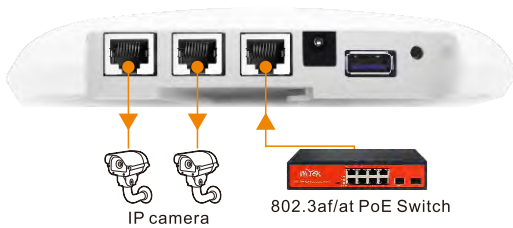

WLAN and WISP Network Solution

www.wireless-tek.com

Wireless Coverage Solution

Indoor Mesh Access Point with 3 PoE Port

Three ports are available for bridging two of which offers PoE passthrough when the AP is powered by an 802.3af/at PoE Switch

Model	WI-AP717MP
Wireless Data Rate	1200Mbps
Interface	3*1000M
PoE Port	2 PoE Output (DC 48-52V IN or Port1 PoE IN)
Wi-Fi Users	100+
Frequency	2.4Ghz and 5Ghz
Installation	Indoor Ceiling and Wall mount

Wireless CPE KIT for WISP Network

Product	WI-CPE111-KIT	WI-CPE513P-KIT	WI-CPE511-KIT	WI-CPE515-KIT	WI-CPE518-KIT	WI-CPE900-KIT	WI-CPE523P	WI-CPE517	WI-CPE521
Wireless Speed	300Mbps	300Mbps	300Mbps	300Mbps	300Mbps	900Mbps	300Mbps	300Mbps	300Mbps
Transmit Range	2km	3km	5km	10km	15km	10km	5km	5km	2km
Wireless Frequency	2.3-2.7Ghz	5.1-5.8Ghz	4.7-6.0Ghz	4.7-6.0Ghz	4.7-6.0Ghz	4.7-6.0Ghz	5.1-5.8Ghz	4.7-6.0Ghz	4.7-6.0Ghz
PoE Support	24V 100Mbps	48V 100Mbps	24V 100Mbps	24V 100Mbps	24V 100Mbps	24V Gigabit	48V 100Mbps	24V 100Mbps	24V 100Mbps
Camera Qty Support	16PCS	20PCS	20PCS	30PCS	30PCS	160PCS	20PCS	30PCS	30PCS
Plug and Play	No need software setting, once power up, auto-connect for PTP application						Config via WEB	Config via WEB	Config via WEB
PoE Out Port	No	1	No	No	No	No	3	No	No
Antenna Angle	60°	60°	60°	60°	8°	8°	60°	150°	360°