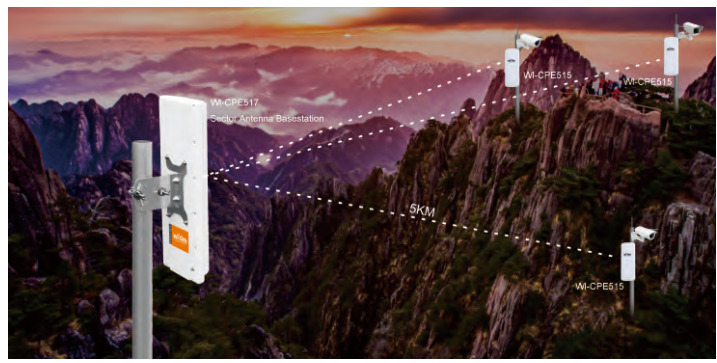

Wireless CPE KIT for WISP Network

Product	WI-CPE111-KIT	WI-CPE513P-KIT	WI-CPE511-KIT	WI-CPE515-KIT	WI-CPE518-KIT	WI-CPE900-KIT	WI-CPE523P	WI-CPE517	WI-CPE521
Wireless Speed	300Mbps	300Mbps	300Mbps	300Mbps	300Mbps	900Mbps	300Mbps	300Mbps	300Mbps
Transmit Range	2km	3km	5km	10km	15km	10km	5km	5km	2km
Wireless Frequency	2.3-2.7Ghz	5.1-5.8Ghz	4.7-6.0Ghz	4.7-6.0Ghz	4.7-6.0Ghz	4.7-6.0Ghz	5.1-5.8Ghz	4.7-6.0Ghz	4.7-6.0Ghz
PoE Support	24V 100Mbps	48V 100Mbps	24V 100Mbps	24V 100Mbps	24V 100Mbps	24V Gigabit	48V 100Mbps	24V 100Mbps	24V 100Mbps
Camera Qty Support	16PCS	20PCS	20PCS	30PCS	30PCS	160PCS	20PCS	30PCS	30PCS
Plug and Play	No need software setting, once power up, auto-connect for PTP application						Config via WEB	Config via WEB	Config via WEB
PoE Out Port	No	1	No	No	No	No	3	No	No
Antenna Angle	60°	60°	60°	60°	8°	8°	60°	150°	360°

Wi-Fi 6 Upgrades Everything

The latest generation of Wi-Fi technology brings faster speeds, less lag, and higher capacity, enabling more simultaneous connections on your home network.

WiFi 6