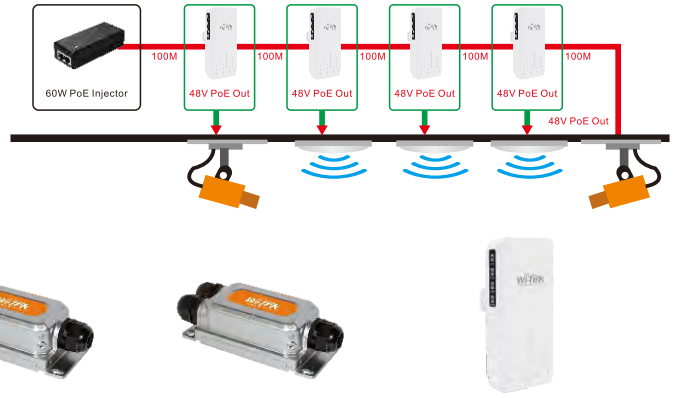

100Mbps and Gigabit PoE Extender

Product	WI-PE31E	WI-PE51E	WI-POE21E-O	WI-POE22E-O	WI-PE41E-O
Speed	100Mbps	100Mbps	Gigabit	Gigabit	100Mbps
PoE Output Port	2*802.3af/at PoE	4*802.3af/at PoE	2*802.3af/at PoE	2*802.3af/at/bt PoE	3*802.3af/at PoE
PoE Input Port	1*802.3af/at PoE	1*802.3af/at/bt PoE	1*802.3af/at PoE	1*802.3af/at/bt PoE	1*802.3af/at PoE
Ports	3FE	6FE	3GE	3GE	4FE
PoE Pin	12+ 36-	12+ 36-	12+36-	1245+ 3678-	1245+ 3678-
PoE Budget	30W	30W	30W	60W	60W
Application Environment	Indoor	Indoor	Outdoor IP68	Outdoor IP68	Outdoor IP66