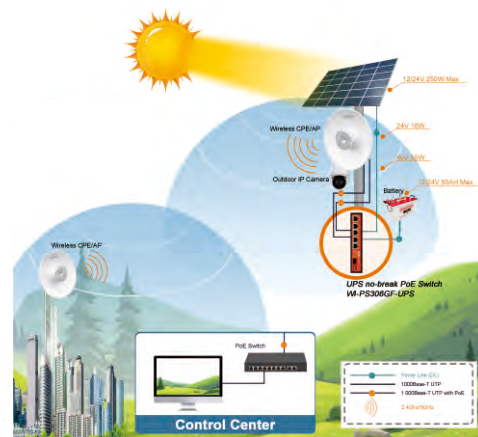

Solar Powered UPS PoE Switch

Product	Port	Output Power	PoE Output Volt	Power	Solar Panel Input	Battery Output	L2 Managed
 WI-PS306GF-UPS	5GE+1SFP	120W	Port 1:48V 60W Port 2-3:48V 30W Port 4-5:24V/48V 24/30W	For 12V Battery: DC 18V-30V For 24V Battery: DC: 30-36V	15-30V(12V standard) 30-44V(24V standard) 250W Max	12/24V 50AH MAX	No
 WI-PMS310GF-UPS+	8GE + 2SFP	150W	Modifiable: 24V 24W or 48V 30W	AC 110~240V	24V 500W MAX	24V 100AH MAX	Yes
 WI-PS302G-UPS	2GE	30W	Modifiable: 24V 24W or 48V 30W	AC 110~240V	NO	12V 30AH MAX	No