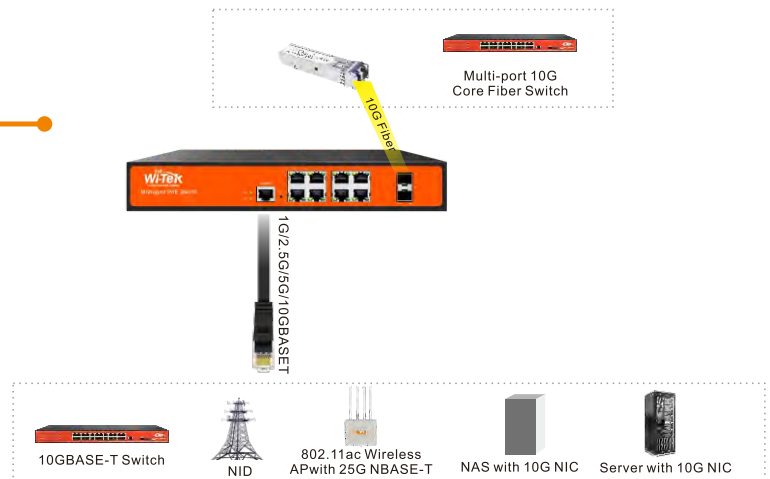

2.5G/10G Gigabit PoE Switch

Product	WI-PS508G	WI-PMS510GF	WI-PMS510F-L3
Ports	8*2.5G	8*2.5G+2*10G SFP+	8*2.5G+2*10G SFP+
PoE Ports	8*802.3bt	8*802.3bt	8*802.3bt
Power Budget	400W	400W	400W
Management	No	L2	L3