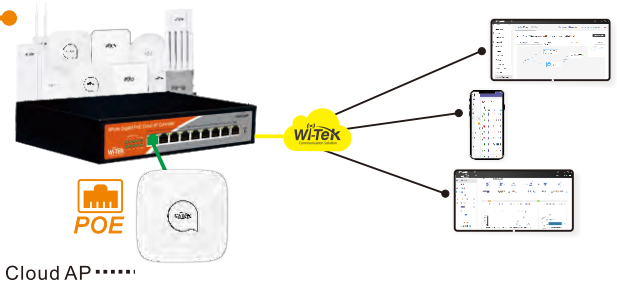

Wi-Fi 6 Indoor and Outdoor Cloud Wireless Access Point

Product	WI-AP218AX	WI-AP219AX	WI-AP418AX	WI-AP518AX
Wireless Data Rate	1775Mbps	3550Mbps	1775Mbps	3550Mbps
Interface	2*1000M	1*2500M+1*1000M	2*1000M	1*2500M
Users	250+	500+	150+	500+
Frequency	2.4Ghz and 5Ghz	2.4Ghz and 5Ghz	2.4Ghz and 5Ghz	2.4Ghz and 5Ghz
Installation	Indoor Ceiling Mount	Indoor Ceiling Mount	Indoor Wall Mount	Outdoor Pole Mount

Cloud Wireless AP Controller/Gateway

Cloud Platform

Product	WI-AC150	WI-AC105P	WI-AC108P	WI-AC50	WI-AC500NAS
Interface	Gigabit Ethernet Port* 5	Gigabit Ethernet Port* 5	Gigabit Ethernet Port*9	Gigabit Ethernet*2	Gigabit Ethernet *4+Gigabit SFP*2
WAN	1-4	1-4	1(can extend 4 WAN via managed switch)	None	1-5
PoE	NO	802.3af/at PoE*4	802.3af/at PoE*8	802.3af/at PoE PD*1	None
AP Unified Configuration	150 AP	32AP	64 AP	50 AP	500 AP
AP Automatic Discovery	Yes	Yes	Yes	Yes	Yes
Band Steering	Yes	Yes	Yes	Yes	Yes
Captive Portal Authentication	Yes	Yes	Yes	Yes	Yes
Load Balance	Yes	Yes	No	No	Yes
Cloud Management	Yes	Yes	Yes	Yes	Yes
VPN Server and Client	PPTP L2TP	PPTP L2TP	PPTP L2TP	No	Yes
SD-LAN	Yes	Yes	Yes	No	Yes
QoS	Yes	Yes	Yes	No	Yes
NAS	No	No	No	No	Storage