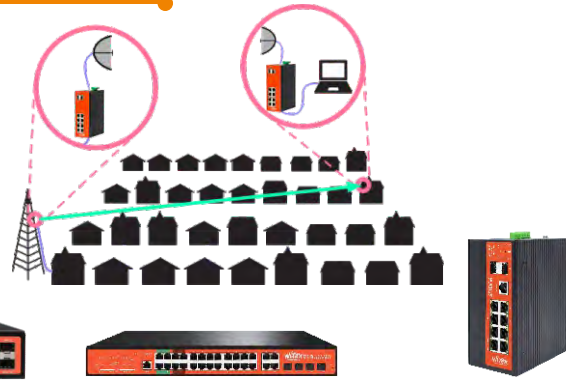

Alien Series 24-48V Mixed WISP PoE Switch

Product	WI-PS310GF-Alien	WI-PMS310GF-Alien	WI-PMS328GF-Alien	WI-PMS310GF-Alien-I
Ports	8GE+2SFP	8GE+2SFP	24GE+4Combo	8GE+2SFP
PoE Ports	8	8	24	8
PoE standard	48V and 24V	48V and 24V	48V and 24V	48V and 24V
Power budget	150W	150W	400W	240W
Power Input	AC110-240V DC48-57V	AC110-240V DC48-57V	AC110-240V	DC18-57V
L2 managed	NO	Yes	Yes	Yes
802.3 BT 90w	NO	NO	Yes	NO

100m-25km Power+Data Transmit Solution for Wireless AP/CPE