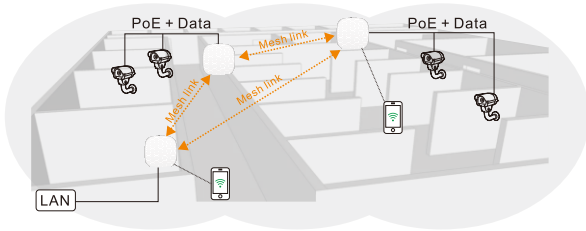

WLAN and WISP Network Solution

www.wireless-tek.com

Wireless Coverage Solution

Indoor Mesh Access Point with 3 PoE Port

Three ports are available for bridging two of which offers PoE passthrough when the AP is powered by an 802.3af/at PoE Switch

Model	WI-AP717MP
Wireless Data Rate	1200Mbps
Interface	3*1000M
PoE Port	2 PoE Output (DC 48-52V IN or Port1 PoE IN)
Wi-Fi Users	100+
Frequency	2.4Ghz and 5Ghz
Installation	Indoor Ceiling and Wall mount